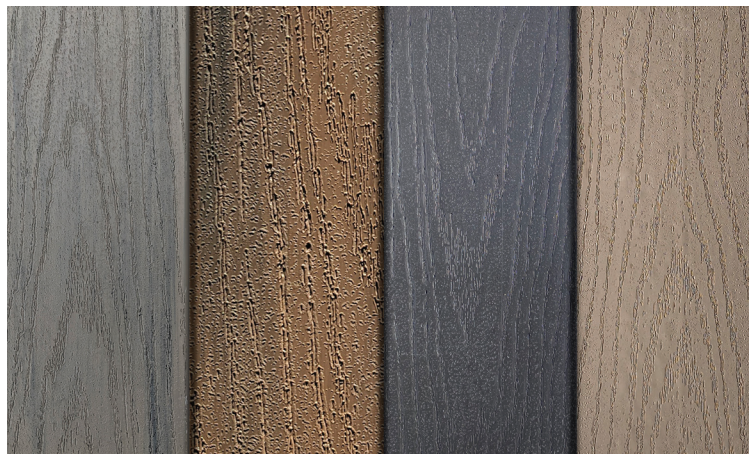

Available Clip Board, Square Edge Board, and Fascia Board to suit your construction style and finish.

Available Colours

Coastline

Walnut

Driftwood

Sandstone

Colors shown should be used as a general guide. Please use supplied PVC sample for color matching. Walnut and Coastline are naturally two toned.